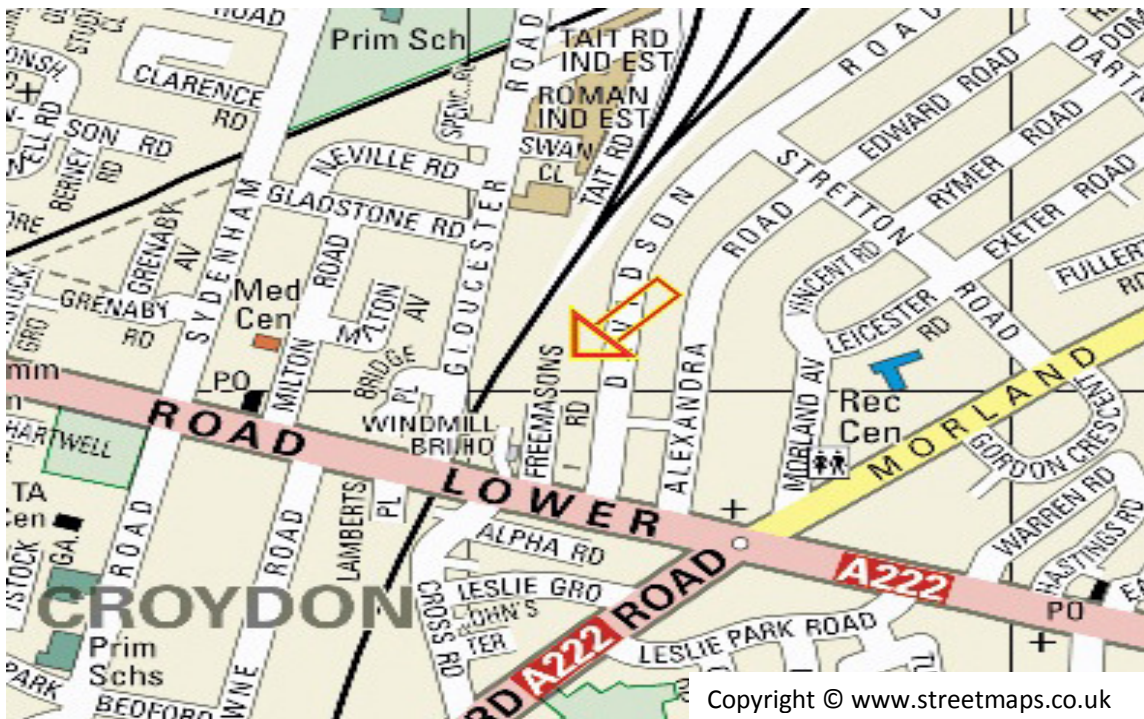

Croydon Neighbourhood Care Association

Central Hall, Davidson Lodge, Freemason's Road, Croydon, CR0 6PD

HOW TO FIND US

Nearest transport link

Tube: Colliers Wood

Railway: East Croydon

Tram: East Croydon

Bus: 64, 119, 194, 197, 312, 367, 410,

Davidson Lodge is at the end of Freemason's Road.
We are located in the Central Hall, the entrance is
the green double doors up the wheelchair ramp.
Please ring the door bell.

www.cnca.org.uk

Email: info@cnca.org.uk